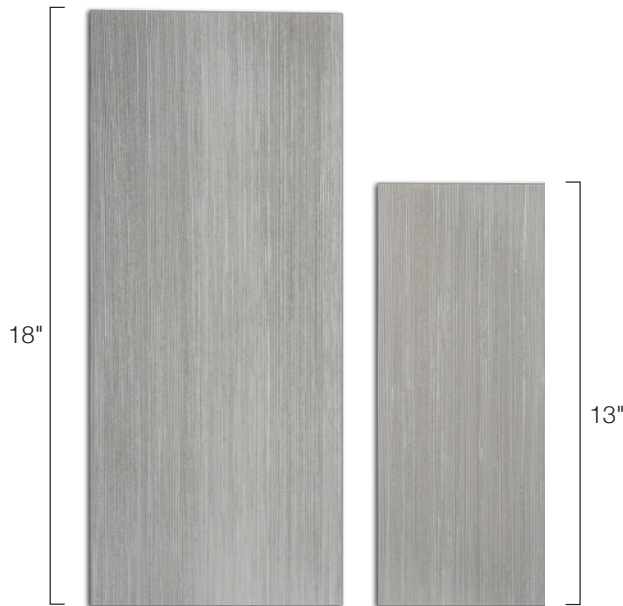

Grade A Clear Cedar Shingle

NuCedar Classic R&R Shingles™ — Western Red Cedar

NuCedar Classic R&R Shingles™

Skillfully milled from EX-Cel® cellular PVC, NuCedar delivers the natural elegance and classic profile of cedar, with unmatched durability and distinctive color selection guaranteed for a lifetime.

No Two Are Alike

NuCedar Mills Classic R&R Shingles™ accurately capture the natural beauty and charm of precisely tapered, resquared, and rebuted cedar shingles. With no two shingles produced exactly the same, craftsmen are able to create the quilt-like patterns once only possible with natural cedar.

Crafted from cellular PVC and finished with a Sherwin-Williams® Coating, our shingles are virtually indistinguishable from painted cedar but outperform it in every category:

- Unmatched Durability
- Vibrant, Lasting Color
- Resistance to Weathering, Insects and Rot
- Environmentally Friendly
- Lifetime Materials Warranty and Lifetime Finish Warranty
- No Water Absorption, Swelling

Individual Shingles Accommodate 5"-7" Exposures
(Shown in Mystic Haze)